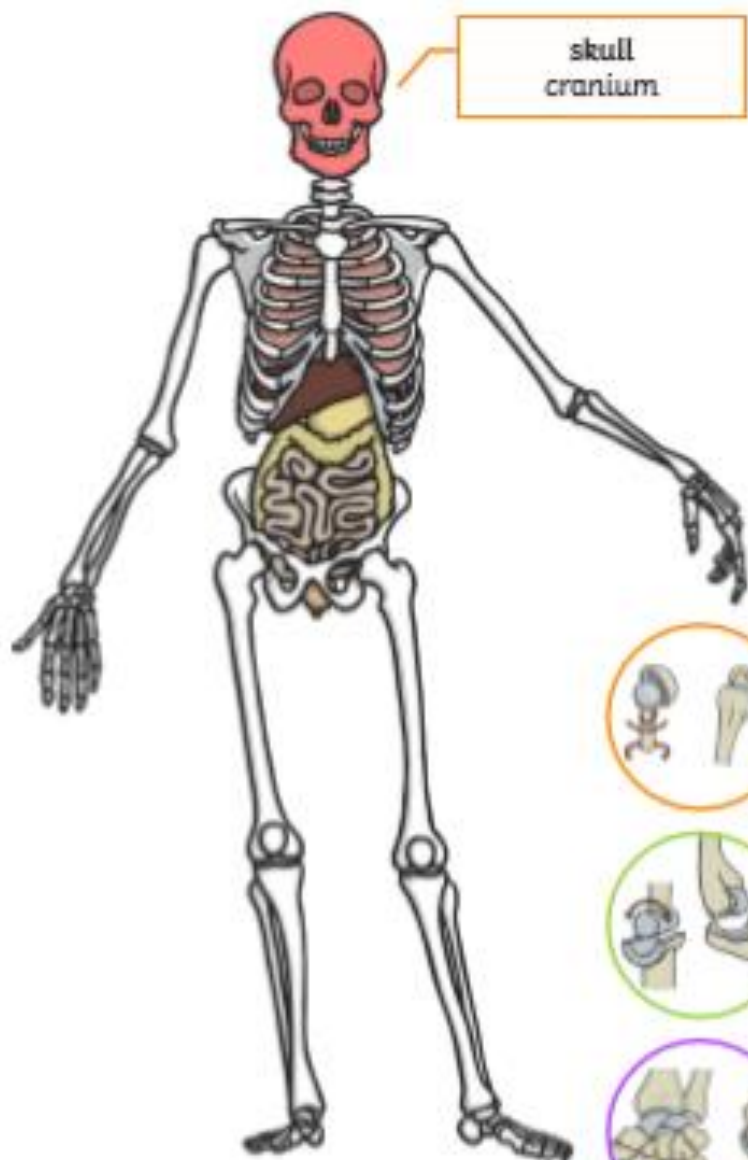

Skeleton Functions

I can explain the functions of a skeleton.

skull
cranium

Task 1 - Protection

Label and colour in **red** the bones that protect organs in your body. (One has been done for you).

Task 2 - Support

Label and colour in **blue** the bones that keep your body upright.

Task 3 - Joints

Circle (o) the following joints in the body.

Circle the ball and socket joints in the skeleton in **orange**. (Example: Hip joint).

Circle the hinge joints in the skeleton in **green**. (Example: Elbow joint).

Circle the gliding joints in the skeleton in **purple**. (Example: Wrist joint).